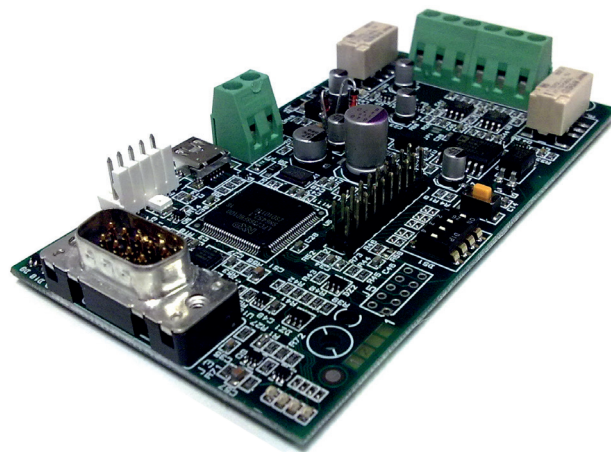

Description

Expansion card for TeledataOne fire control panel. It allows to connect up to 32 control panels in a ring network, allowing to share information and set crossed output activation.

The panel network created is fault tolerant and it supports the transfer of information among the nodes even if the central is operating in degraded mode.

Technical data

Dimensions	105 x 60 x 30 mm
Power supply	From Teledata One: 24 V cc From Olympia: 12 V cc
Absorption	Max 250 mA
Distance between control panels	Up to 1200 m (cable for CAN dataline, bus RS485)
Speed of communication	Up to 50 Kbps
Connection	CAN bus
Installation	Inside the control panel on the mastercard
Compatible panels	TeledataOne, Olympia